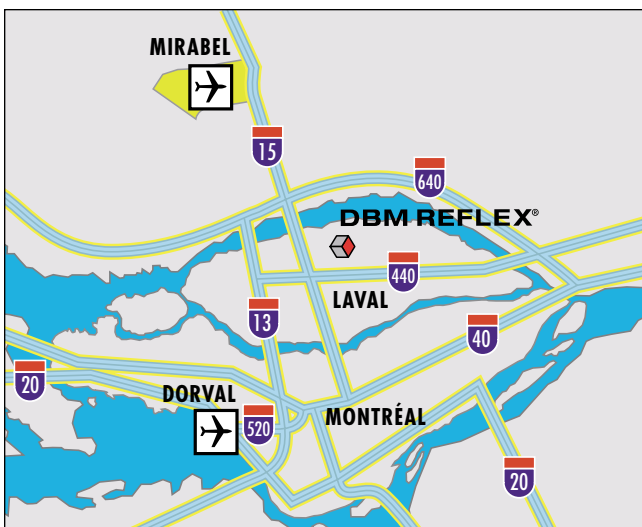

DBM REFLEX®

Direction

Showing you the way !

This is how you can reach DBM Reflex headquarters upon leaving Dorval or Mirabel international airports.

From DORVAL airport

- Take highway 520 EAST (Cote de Liesse)
- Exit on highway 13 NORTH.
- Drive up to highway 440 EAST.
- From the 440 EAST take the Industriel Boulevard exit.
- Turn left on Industriel Boulevard NORTH to Dagenais Boulevard.
- Left again at Dagenais Boulevard.
- DBM Reflex will be on your left.

From MIRABEL airport

- Take highway 15 SOUTH towards Montreal.
- Take the exit for highway 440 EAST.
- From highway 440 EAST, exit at Industriel Boulevard.
- Turn left on Industriel Boulevard NORTH to Dagenais Boulevard.
- Left again at Dagenais Boulevard .
- DBM Reflex will be on your left.